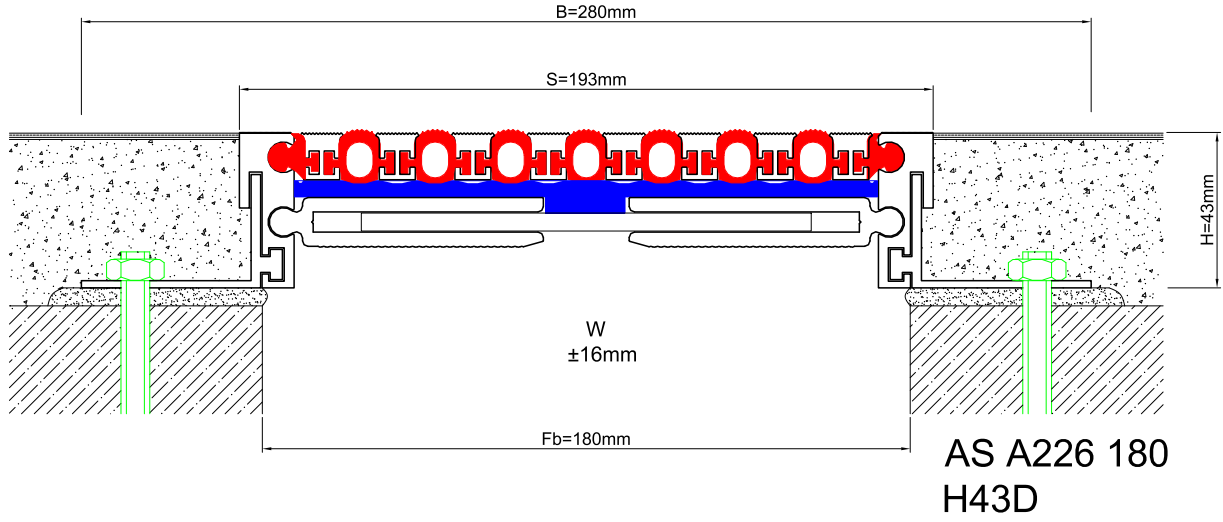

AS A226 flush mounted profiles can easily be applied to all types of floors and load bearing capacities are designed for heavy vehicles, cars or pedestrians depending on the gap inquired. Adjustable interlocking profile and gasket configuration makes it available for very large openings and enables to meet displacements in 3 directions. If inquired, AS A226 can be applied with wall type AS A126 and this dual application brings in a decorative aspect. Profiles are delivered factory-assembled.

FLOOR

* Visuals are representative and the profile configuration may differ depending on the characteristics requested.

GASKET COLORS: BLACK (highlighted), GREY, BEIGE, Custom Colors available.

LOCATION	MODEL	GAP (Fb) mm	HEIGHT (H) MM	OVERALL WIDTH (B) mm	VISIBLE WIDTH (S) mm	MOVEMENT (W) mm	LOAD CAPACITY	STANDARD LENGTH (mt)
Floor to Floor	AS A226-035	35	43 / 58 / 68 / 88	135	48	± 2	70 kN 300 kN	3
	AS A226-050	50	43 / 58 / 68 / 88	158	70	± 4	35 kN 120 kN	3
	AS A226-080	80	43 / 58 / 68 / 88	180	92	± 6	25 kN 60 kN	3
	AS A226-100	100	43 / 58 / 68 / 88	200	112	± 8		3
	AS A226-120	120	43 / 58 / 68 / 88	220	133	± 10		3
	AS A226-140	140	43 / 58 / 68 / 88	240	153	± 12		3
	AS A226-160	160	43 / 58 / 68 / 88	268	180	± 14		3
	AS A226-180	180	43 / 58 / 68 / 88	280	193	± 16		3
	AS A226-200	200	43 / 58 / 68 / 88	305	218	± 18		3

Note: Please ask for different sizes

Profil No Profile Number	AS A226 180	AS A226 180K
Fb (mm)	180	180
H (mm) yaklaşık approx.	43	43
W± (mm) yaklaşık approx.	±16	±16
Renk Color	Alüminyum: Natürel, Fitiller: Siyah, gri, diğer Aluminum: Natural, Inserts: Black, grey, others	
Malzeme Material	Alüminyum, TPE Termoplastik Elastomer Aluminum, TPE Thermoplastic Elastomer	
Standart Uzunluk Standard Length	3	
Yükleme Kapasitesi Load-Bearing Capacity	