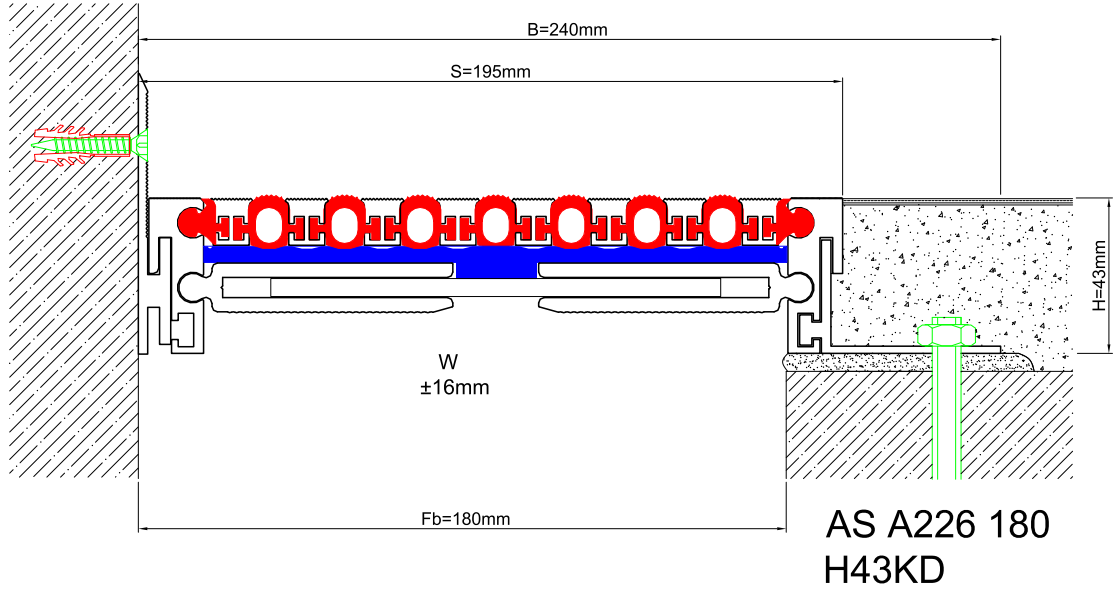

AS A226 flush mounted profiles can easily be applied to all types of floors and load bearing capacities are designed for heavy vehicles, cars or pedestrians depending on the gap inquired. Adjustable interlocking profile and gasket configuration makes it available for very large openings and enables to meet displacements in 3 directions. If inquired, AS A226 can be applied with wall type AS A126 and this dual application brings in a decorative aspect. Profiles are delivered factory-assembled.

FLOOR

* Visuals are representative and the profile configuration may differ depending on the characteristics requested.

GASKET COLORS: BLACK (highlighted), GREY, BEIGE, Custom Colors available.

LOCATION	MODEL	GAP (Fb) mm	HEIGHT (H) MM	OVERALL WIDTH (B) mm	VISIBLE WIDTH (S) mm	MOVEMENT (W) mm	LOAD CAPACITY	STANDARD LENGTH (mt)
Floor to Floor	AS A226-035	35	43 / 58 / 68 / 88	135	48	± 2	70 kN 300 kN	3
	AS A226-050	50	43 / 58 / 68 / 88	158	70	± 4	35 kN 120 kN	3
	AS A226-080	80	43 / 58 / 68 / 88	180	92	± 6	25 kN 60 kN	3
	AS A226-100	100	43 / 58 / 68 / 88	200	112	± 8		3
	AS A226-120	120	43 / 58 / 68 / 88	220	133	± 10		3
	AS A226-140	140	43 / 58 / 68 / 88	240	153	± 12		3
	AS A226-160	160	43 / 58 / 68 / 88	268	180	± 14		3
	AS A226-180	180	43 / 58 / 68 / 88	280	193	± 16		3
	AS A226-200	200	43 / 58 / 68 / 88	305	218	± 18		3

Note: Please ask for different sizes

Profil No Profile Number	AS A226 180	AS A226 180K
Fb (mm)	180	180
H (mm) yaklaşık approx.	43	43
W± (mm) yaklaşık approx.	±16	±16
Renk Color	Alüminyum: Natürel, Fitiller: Siyah, gri, diğer Aluminum: Natural, Inserts: Black, grey, others	
Malzeme Material	Alüminyum, TPE Termoplastik Elastomer Aluminum, TPE Thermoplastic Elastomer	
Standart Uzunluk Standard Length	3	
Yükleme Kapasitesi Load-Bearing Capacity	