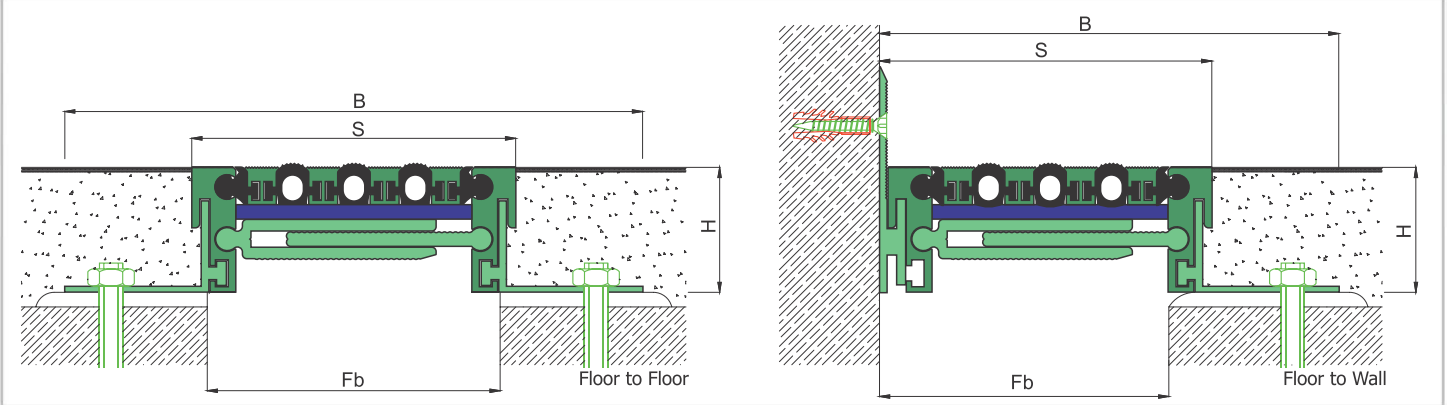

AS A226 flush mounted profiles can easily be applied to all types of floors and load bearing capacities are designed for heavy vehicles, cars or pedestrians depending on the gap inquired. Adjustable interlocking profile and gasket configuration makes it available for very large openings and enables to meet displacements in 3 directions. If inquired, AS A226 can be applied with wall type AS A126 and this dual application brings in a decorative aspect. Profiles are delivered factory-assembled.

FLOOR

* Visuals are representative and the profile configuration may differ depending on the characteristics requested.

GASKET COLORS: BLACK (highlighted), GREY, BEIGE, Custom Colors available.

LOCATION	MODEL	GAP (Fb) mm	HEIGHT (H) MM	OVERALL WIDTH (B) mm	VISIBLE WIDTH (S) mm	MOVEMENT (W) mm	LOAD CAPACITY	STANDARD LENGTH (mt)
Floor to Floor	AS A226-035	35	43 / 58 / 68 / 88	135	48	± 2	70 kN 300 kN	3
	AS A226-050	50	43 / 58 / 68 / 88	158	70	± 4	35 kN 120 kN	3
	AS A226-080	80	43 / 58 / 68 / 88	180	92	± 6	25 kN 60 kN	3
	AS A226-100	100	43 / 58 / 68 / 88	200	112	± 8		3
	AS A226-120	120	43 / 58 / 68 / 88	220	133	± 10		3
	AS A226-140	140	43 / 58 / 68 / 88	240	153	± 12		3
	AS A226-160	160	43 / 58 / 68 / 88	268	180	± 14		3
	AS A226-180	180	43 / 58 / 68 / 88	280	193	± 16		3
	AS A226-200	200	43 / 58 / 68 / 88	305	218	± 18		3

Note: Please ask for different sizes

Profil No Profile Number	AS A226 180	AS A226 180K
Fb (mm)	180	180
H (mm) yaklaşık approx.	43	43
W± (mm) yaklaşık approx.	±16	±16
Renk Color	Alüminyum: Natürel, Fitiller: Siyah, gri, diğer Aluminum: Natural, Inserts: Black, grey, others	
Malzeme Material	Alüminyum, TPE Termoplastik Elastomer Aluminum, TPE Thermoplastic Elastomer	
Standart Uzunluk Standard Length	3	
Yükleme Kapasitesi Load-Bearing Capacity	